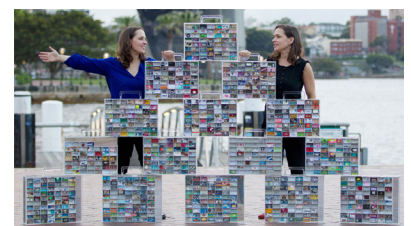

Match Box Projects Time Capsules

Image:

Match Box Projects: People Make Places - Sydney (work in progress), Installation View, Rocks Pop Up

Leanne Shedlezki and Naomi Shedlezki in collaboration with the People of Sydney. Photo: Simon Dance 2013

www.matchboxprojects.com